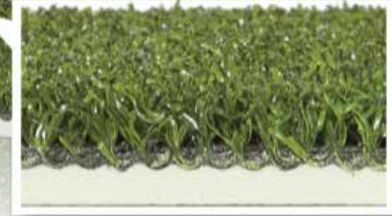

# STI FAST PUTT

Putting Greens  
and Golf

## PROPERTY

Primary Yarn Polymer

Yarn Cross Section

Standard Colors

UV Stabilized

Fabric Construction

Primary Backing

Coating Type(s)

## ADVANTAGES

- High performance putting greens for any setting
- True natural roll
- Realistic green speeds
- Drastically improves your golf game
- Used by PGA professionals, teachers, tour players and numerous top rated facilities
- Unmatched variety to fit any and every golfer
- Beautiful lifelike appearance
- Fun for the whole family